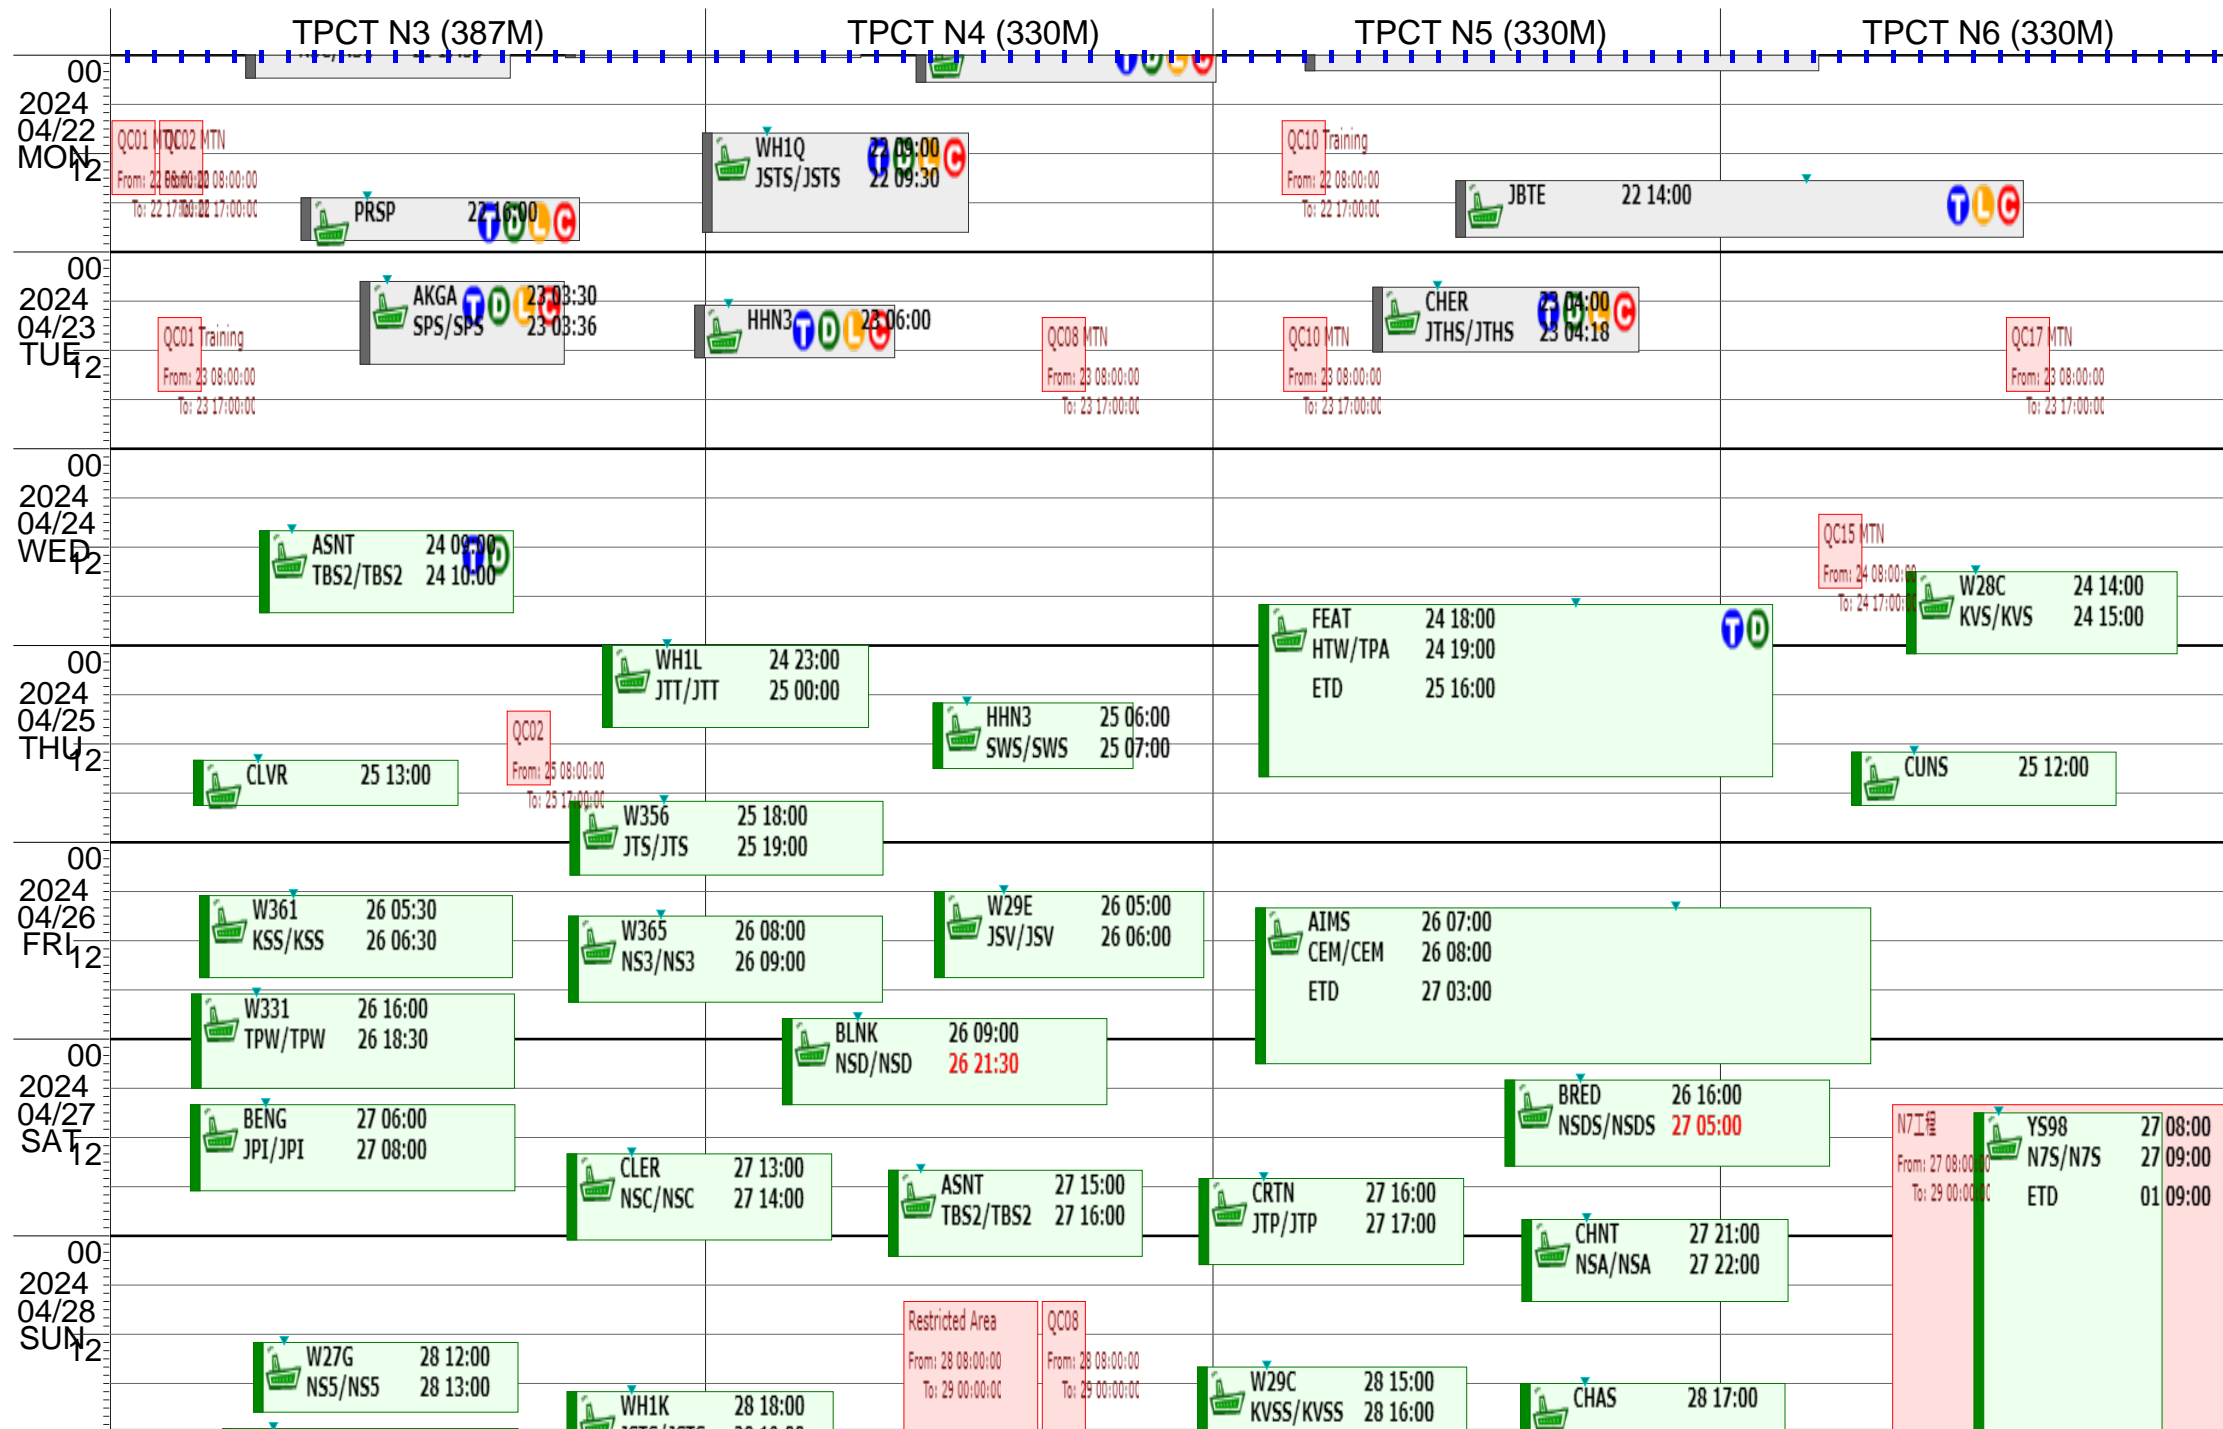

Berth Window

Date Range: 2024/04/22~2024/04/28

Print Date: 2024/4/23 22:49 - Page 1

Above is only for reference. The actual time will be adjusted with the changes.